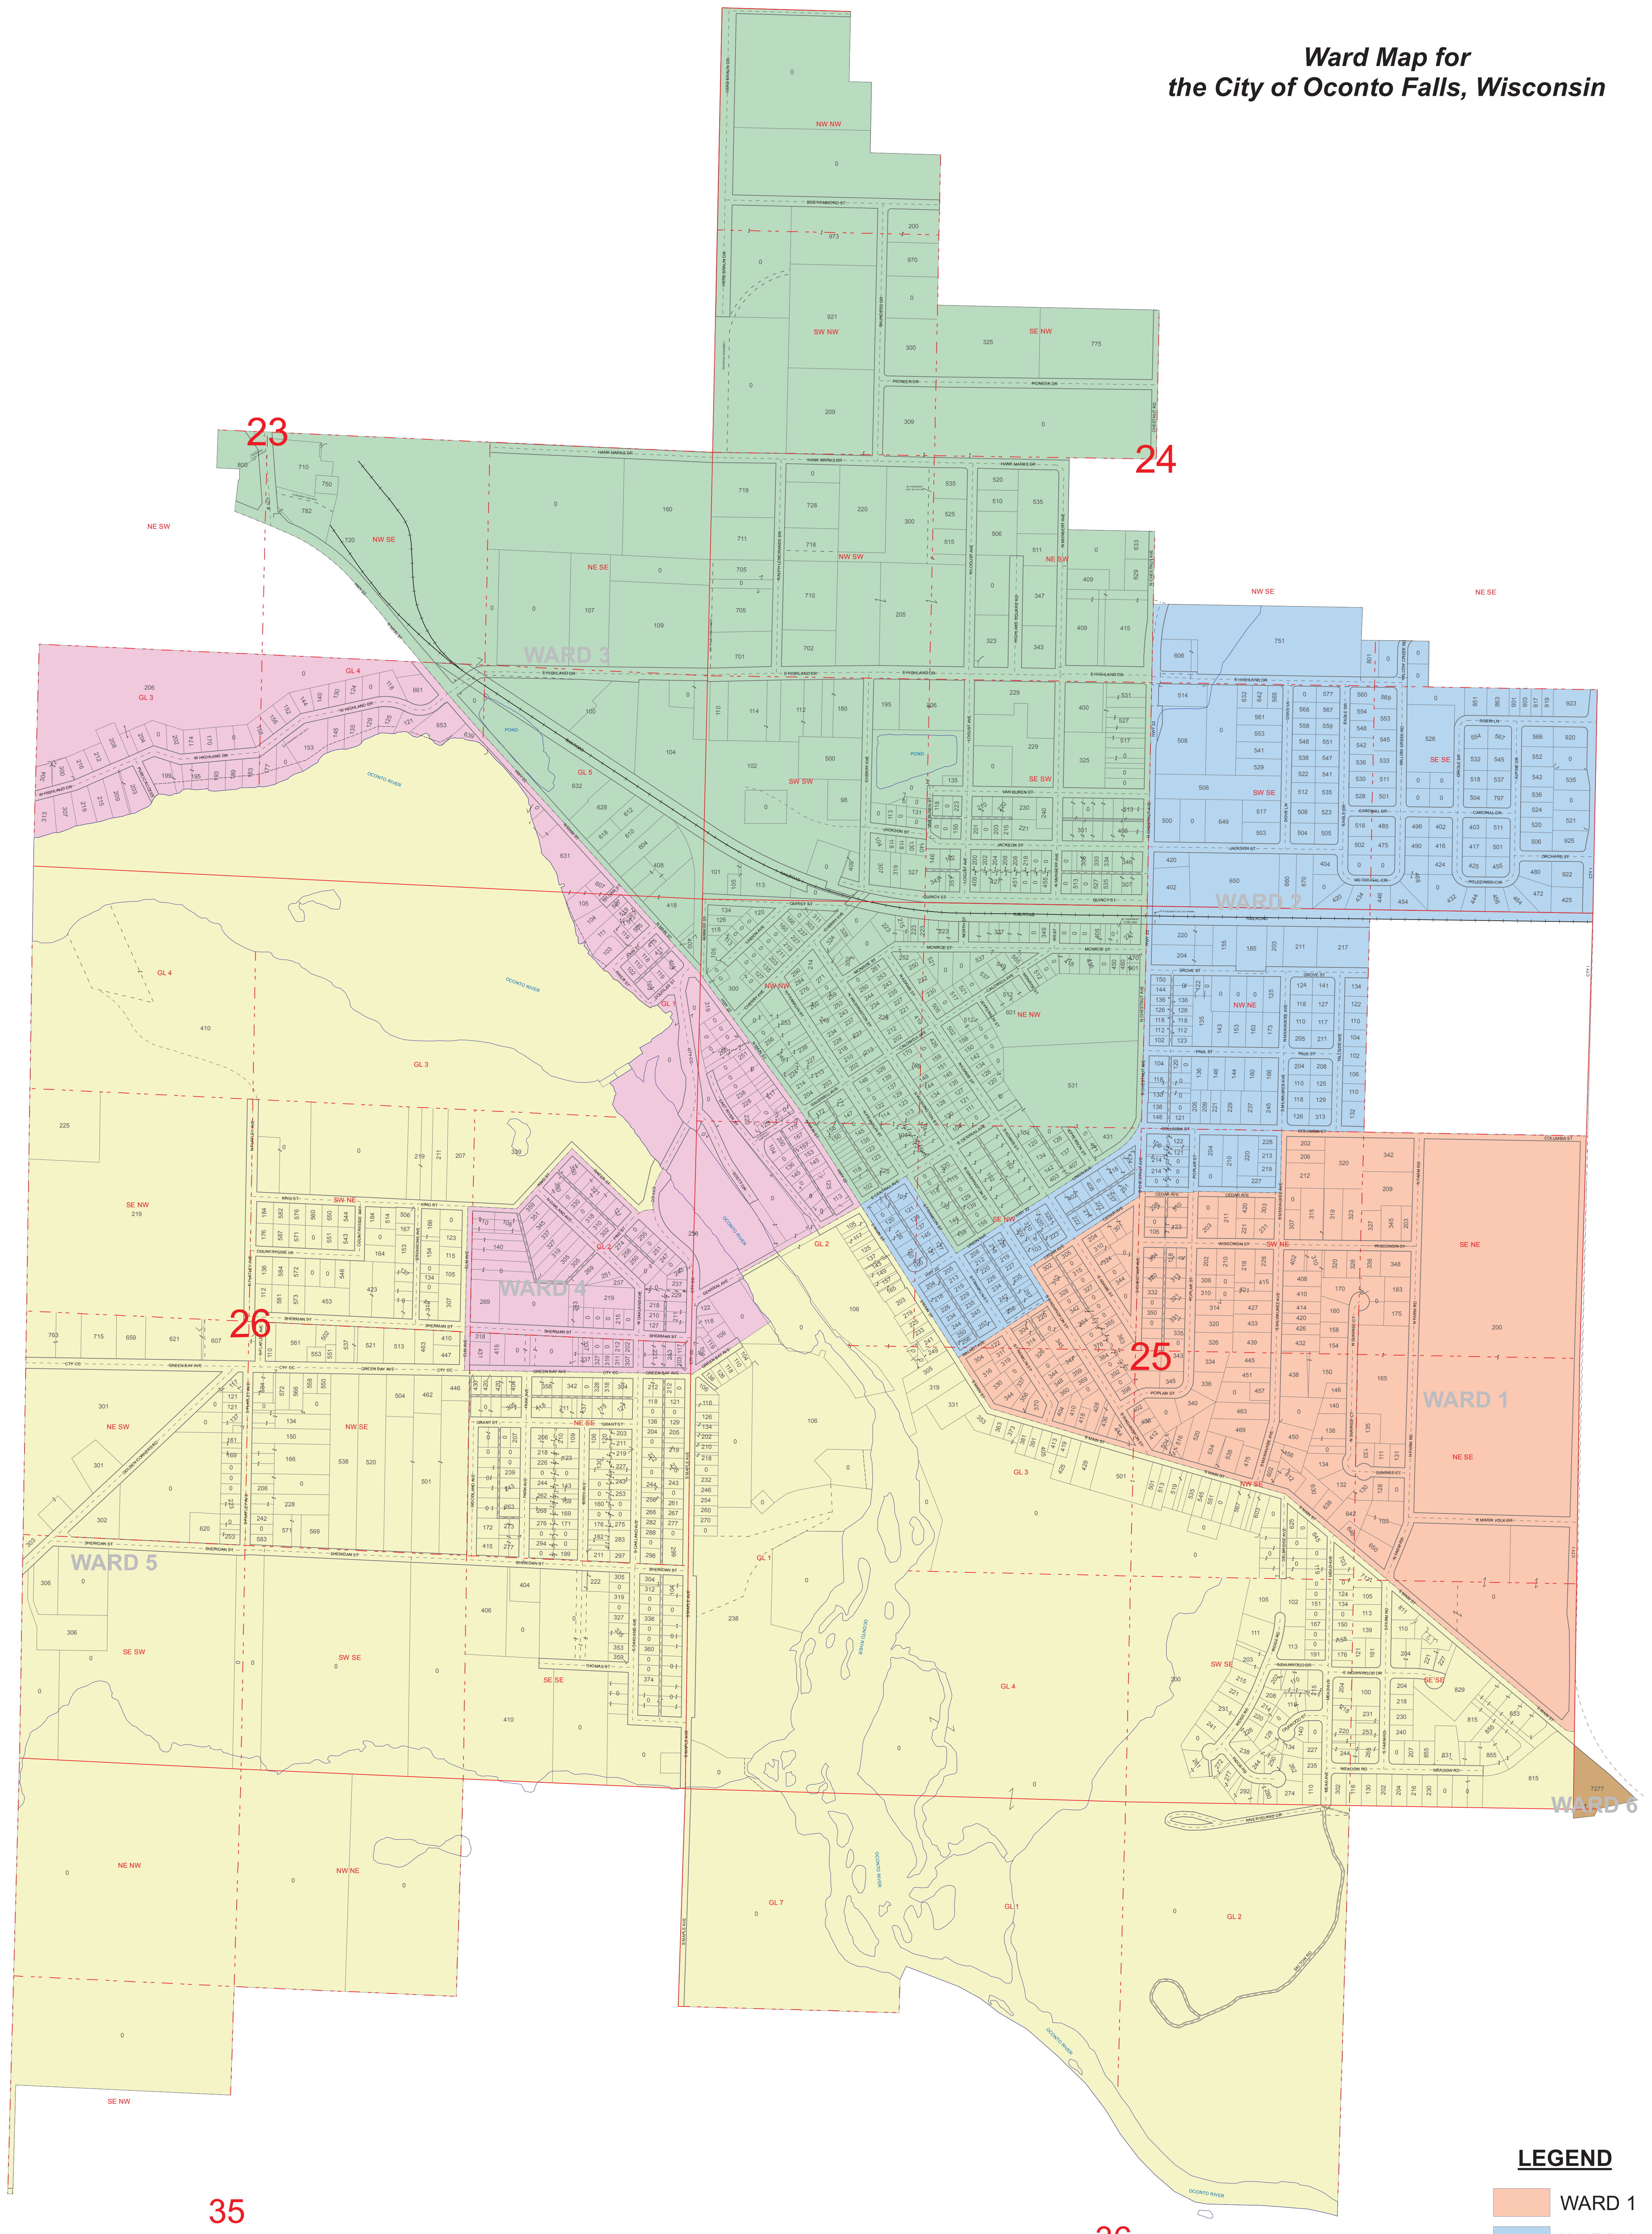

Ward Map for the City of Oconto Falls, Wisconsin

LEGEND

- WARD 1
- WARD 2
- WARD 3
- WARD 4
- WARD 5
- WARD 6

DISCLAIMER

1" = 400'