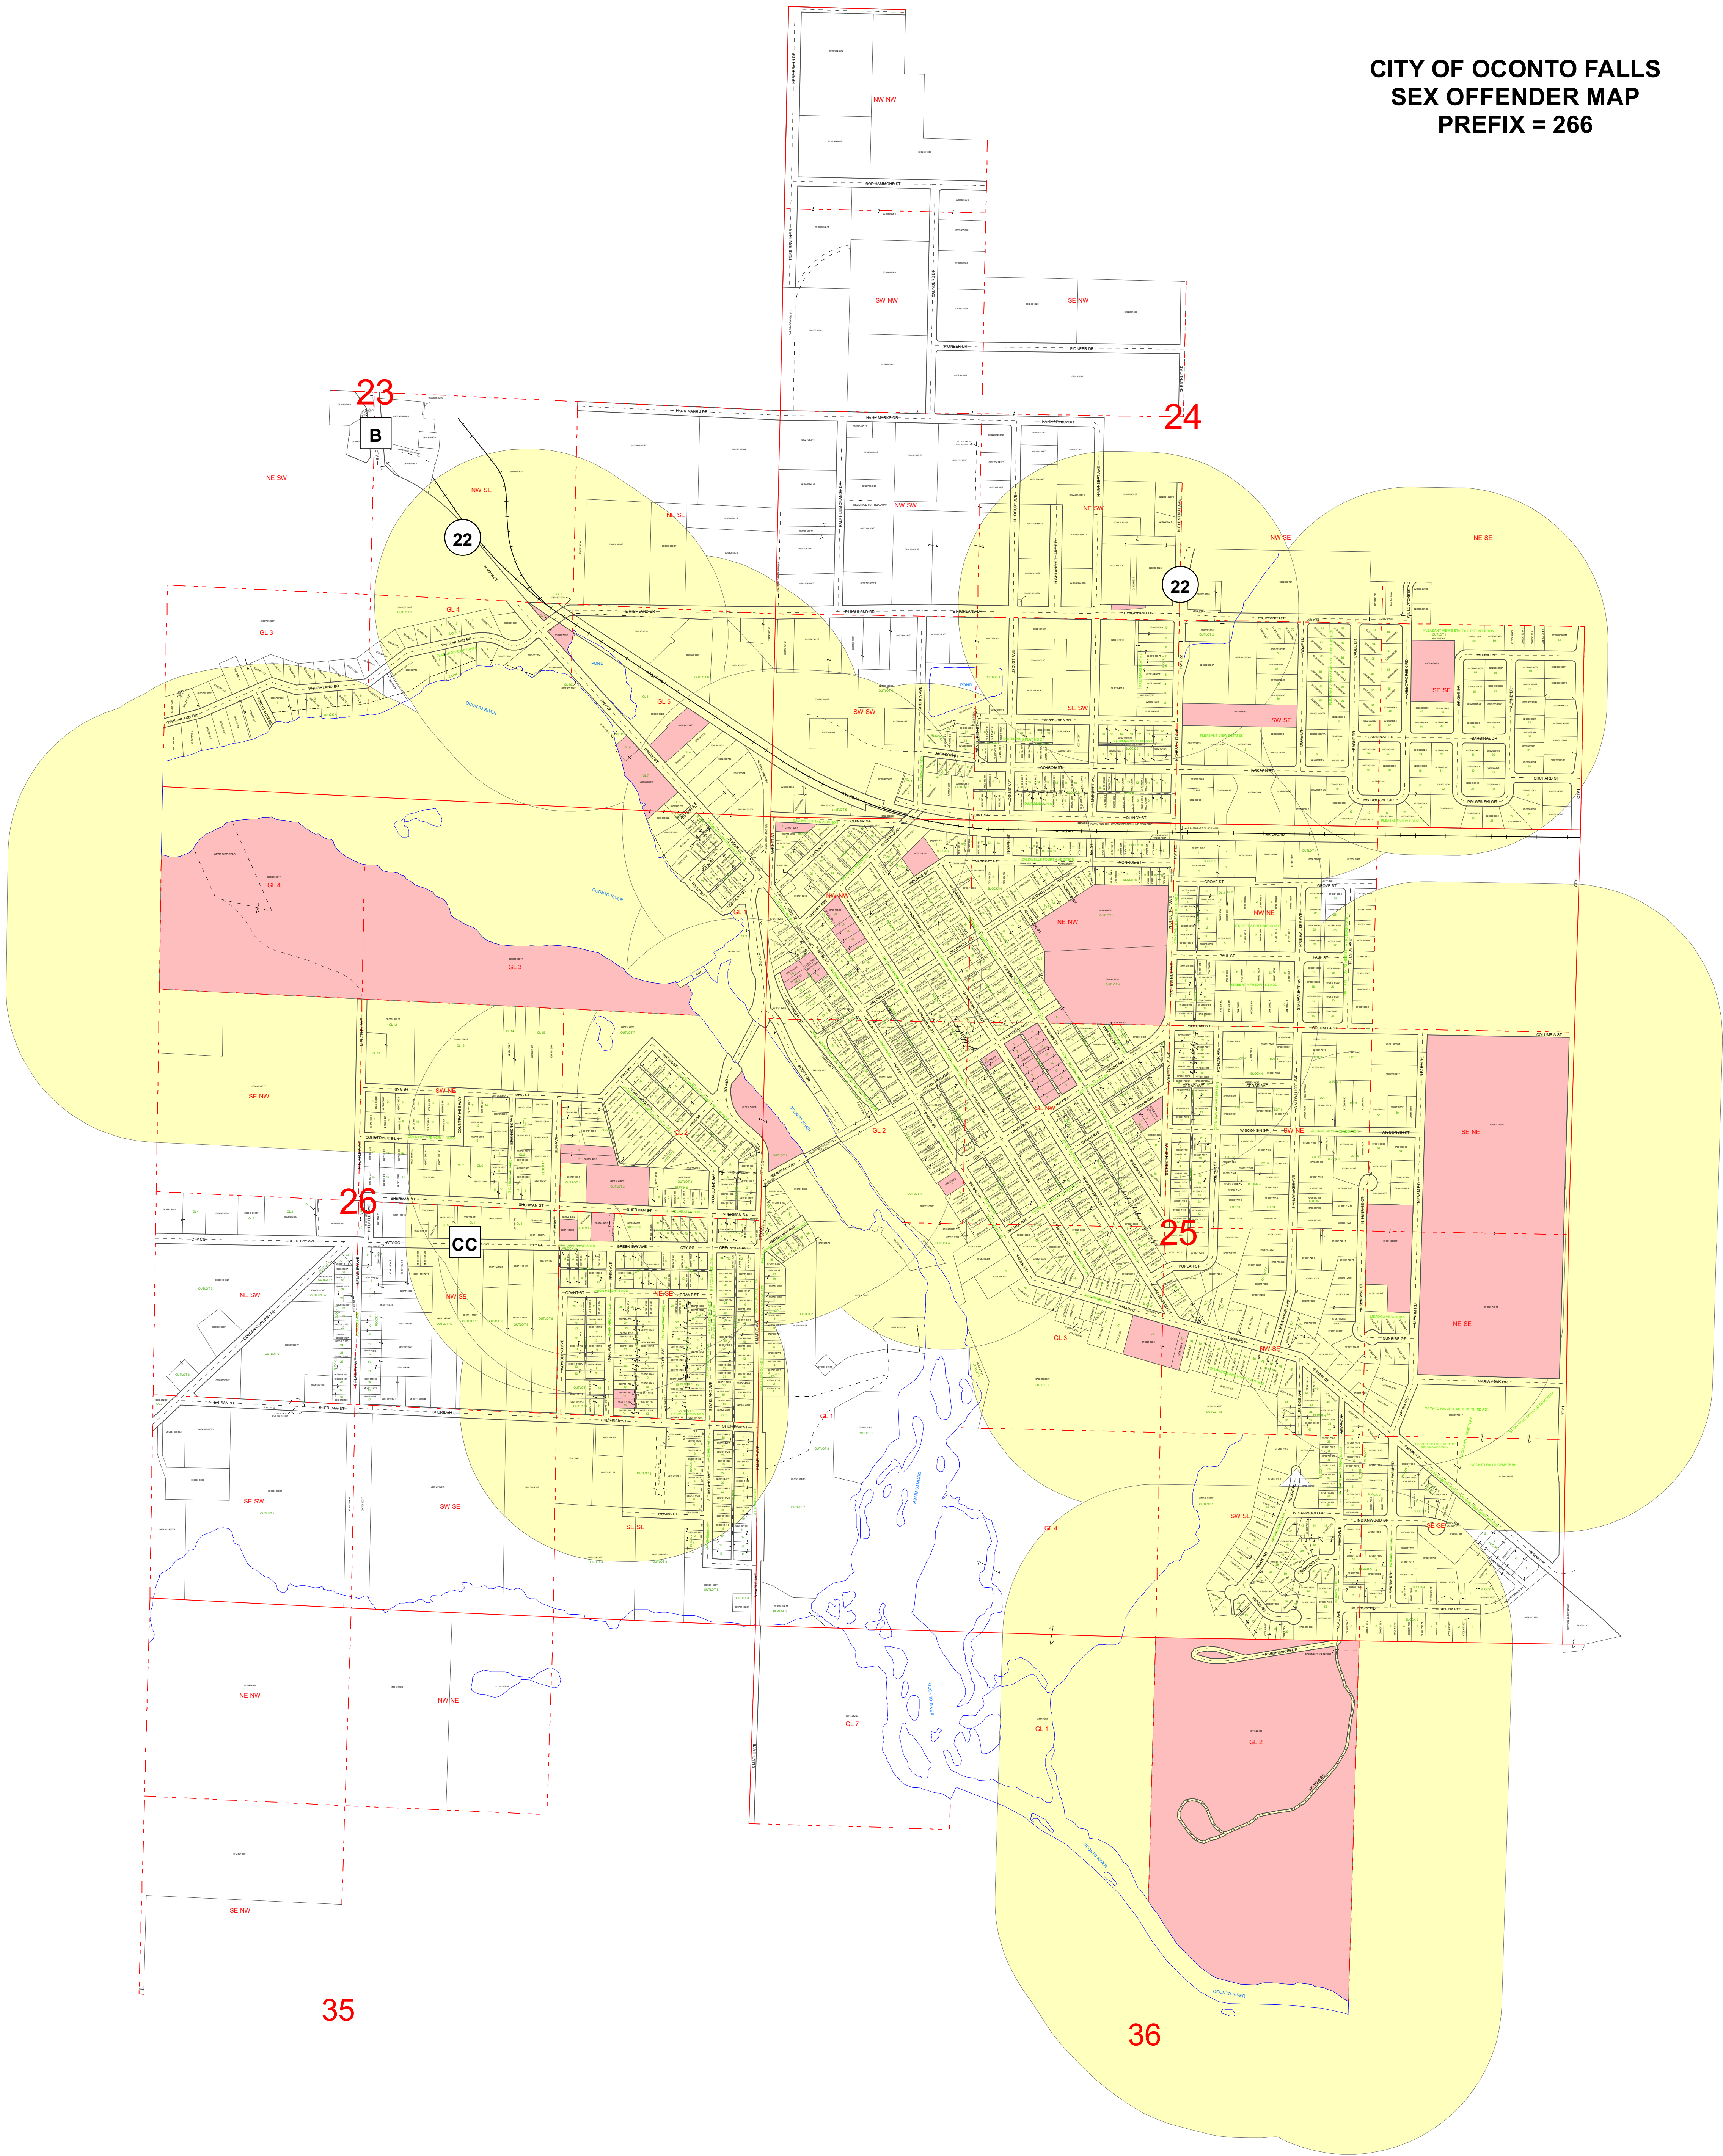

**CITY OF OCONTO FALLS
SEX OFFENDER MAP
PREFIX = 266**

DISCLAIMER

1" = 475'

Legend

- Schools, Parks, Playgrounds, Churches, Daycares, and Library
- 1000' Buffer