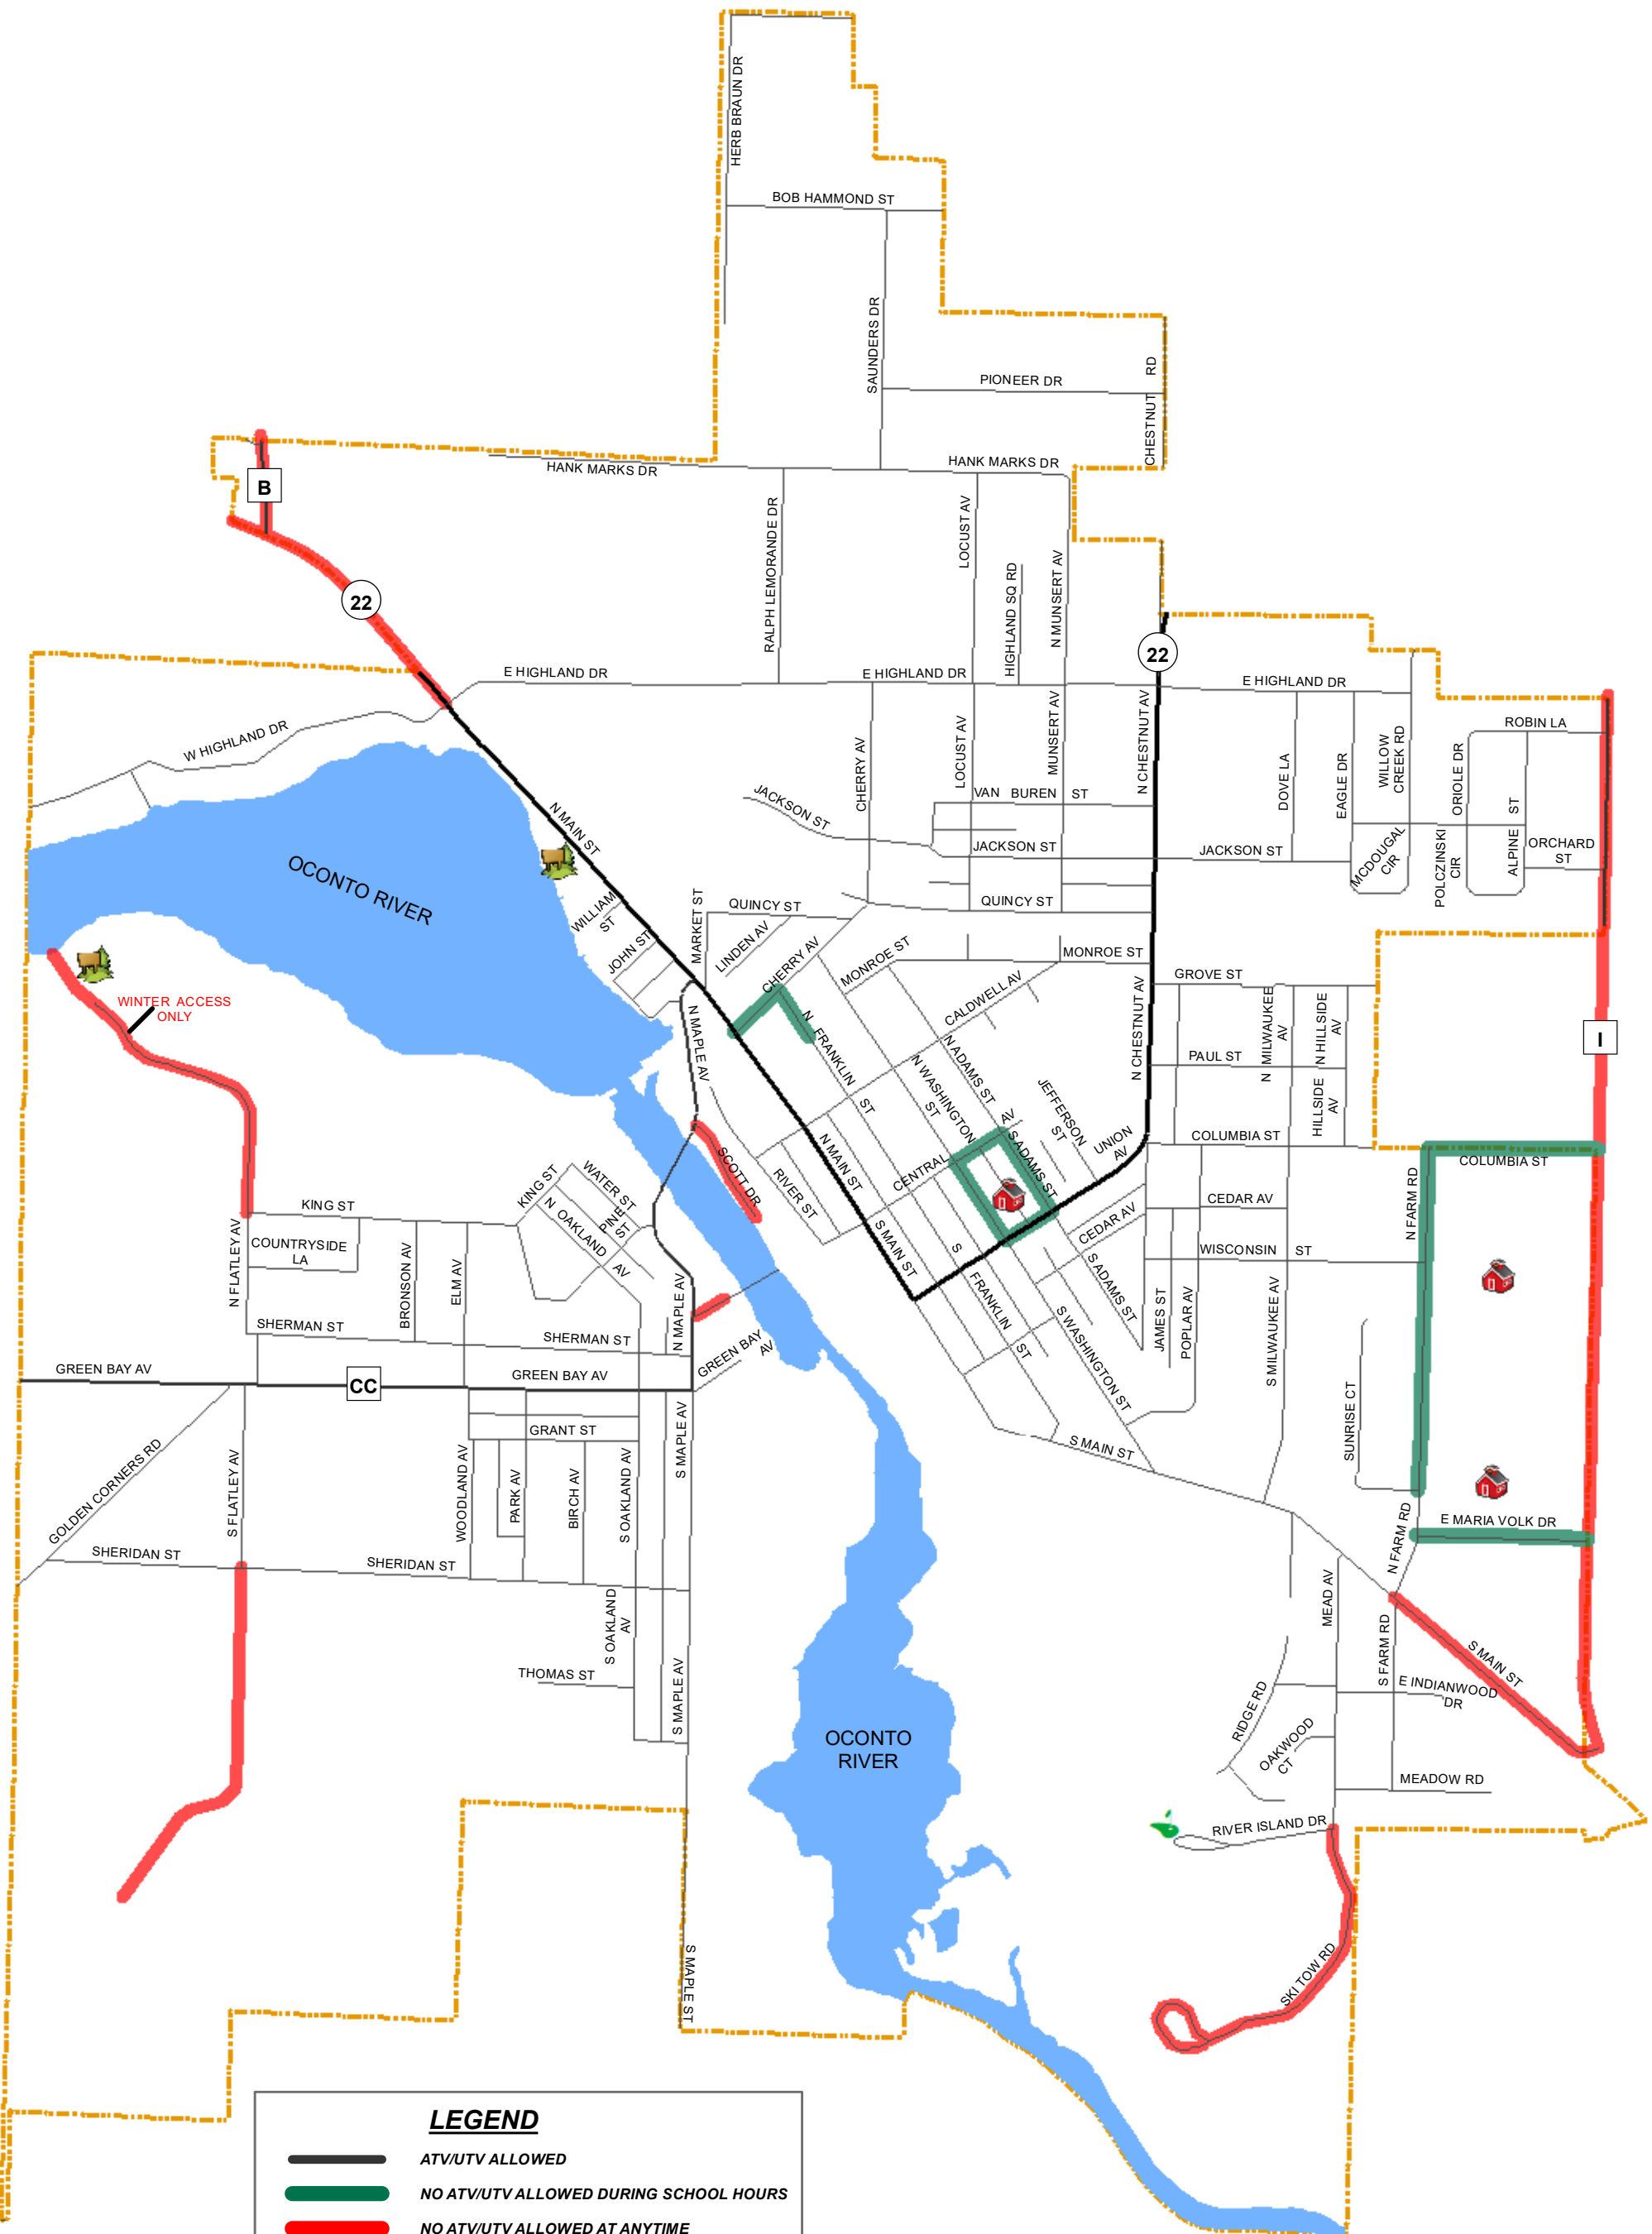

CITY OF OCONTO FALLS ATV/UTV MAP

LEGEND

- ATV/UTV ALLOWED**
- NO ATV/UTV ALLOWED DURING SCHOOL HOURS**
- NO ATV/UTV ALLOWED AT ANYTIME**
- * NO ATV/UTV ALLOWED AT WEST SIDE BEACH PARK, EAST SIDE BEACH PARK, MEMORIAL PARK AND ALL SCHOOL LOCATIONS.**
- SCHOOL**
- PARK**
- GOLF COURSE**